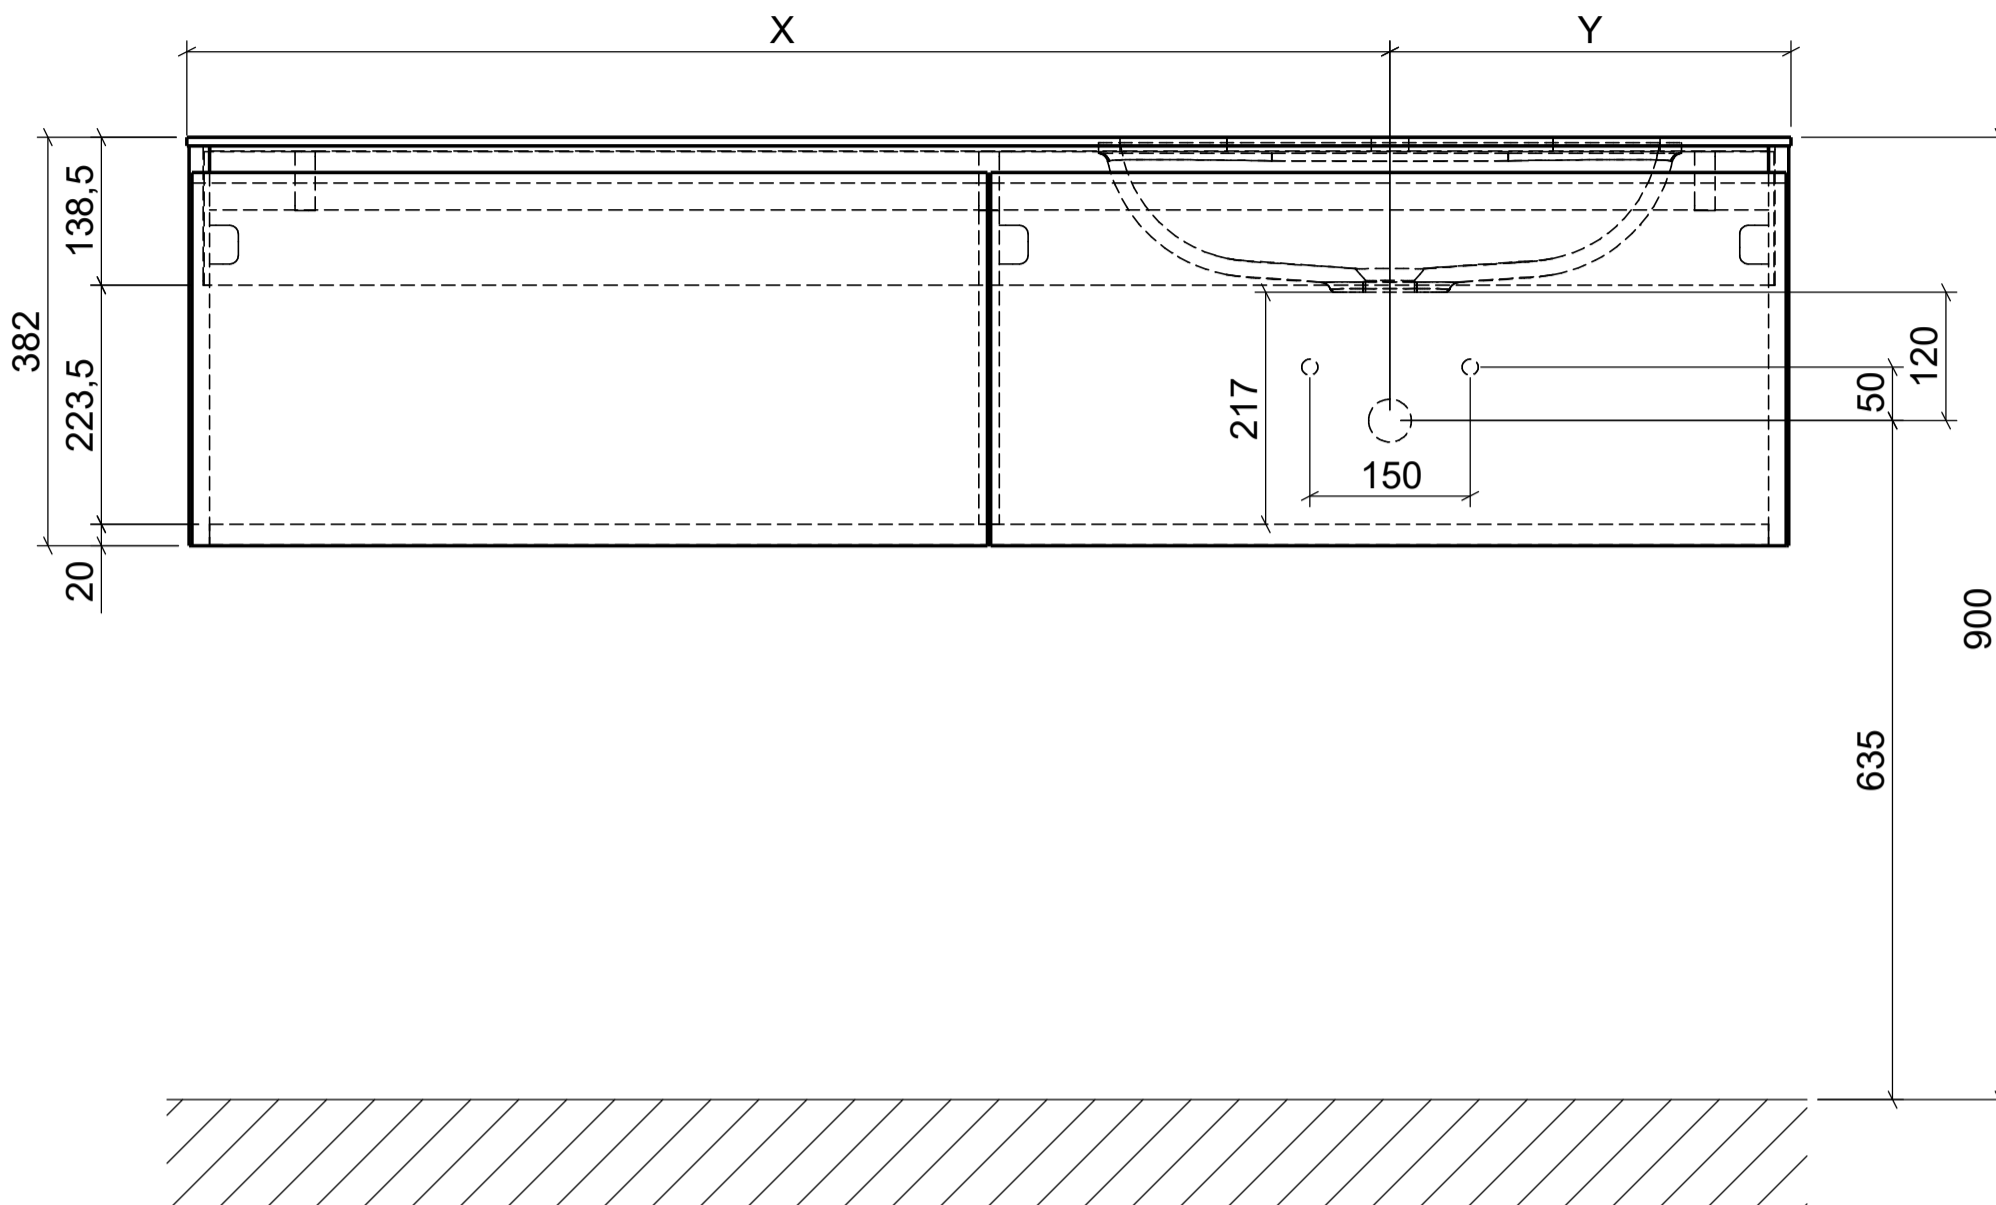

# WASCHPLÄTZE M3 CURVE POSITION ANSCHLÜSSE

Höhe 375mm

	X	Y
WP 600375-1AUSCU	300mm	300mm
WP 700375-1AUSCU	350mm	350mm
WP 800375-1AUSCU	400mm	400mm
WP 900375-1AUSCU	450mm	450mm
WP 1000375-1AUSCU	500mm	500mm
WP 1200375-1AUSCU	600mm	600mm
WP 1000375-2AUSACUL	350mm	650mm
WP 1200375-2AUSACUL	400mm	800mm
WP 1000375-2AUSACUR	650mm	350mm
WP 1200375-2AUSACUR	800mm	400mm
WP 1200375-2AUSNCUL	300mm	900mm
WP 1400375-2AUSNCUL	350mm	1050mm
WP 1500375-2AUSNCUL	375mm	1125mm
WP 1600375-2AUSNCUL	400mm	1200mm
WP 1800375-2AUSNCUL	450mm	1350mm
WP 1200375-2AUSNCUM	600mm	600mm
WP 1400375-2AUSNCUM	700mm	700mm
WP 1500375-2AUSNCUM	750mm	750mm
WP 1600375-2AUSNCUM	800mm	800mm
WP 1800375-2AUSNCUM	900mm	900mm
WP 1200375-2AUSNCUR	800mm	400mm
WP 1400375-2AUSNCUR	1050mm	350mm
WP 1500375-2AUSNCUR	1125mm	375mm
WP 1600375-2AUSNCUR	1200mm	400mm
WP 1800375-2AUSNCUR	1350mm	450mm