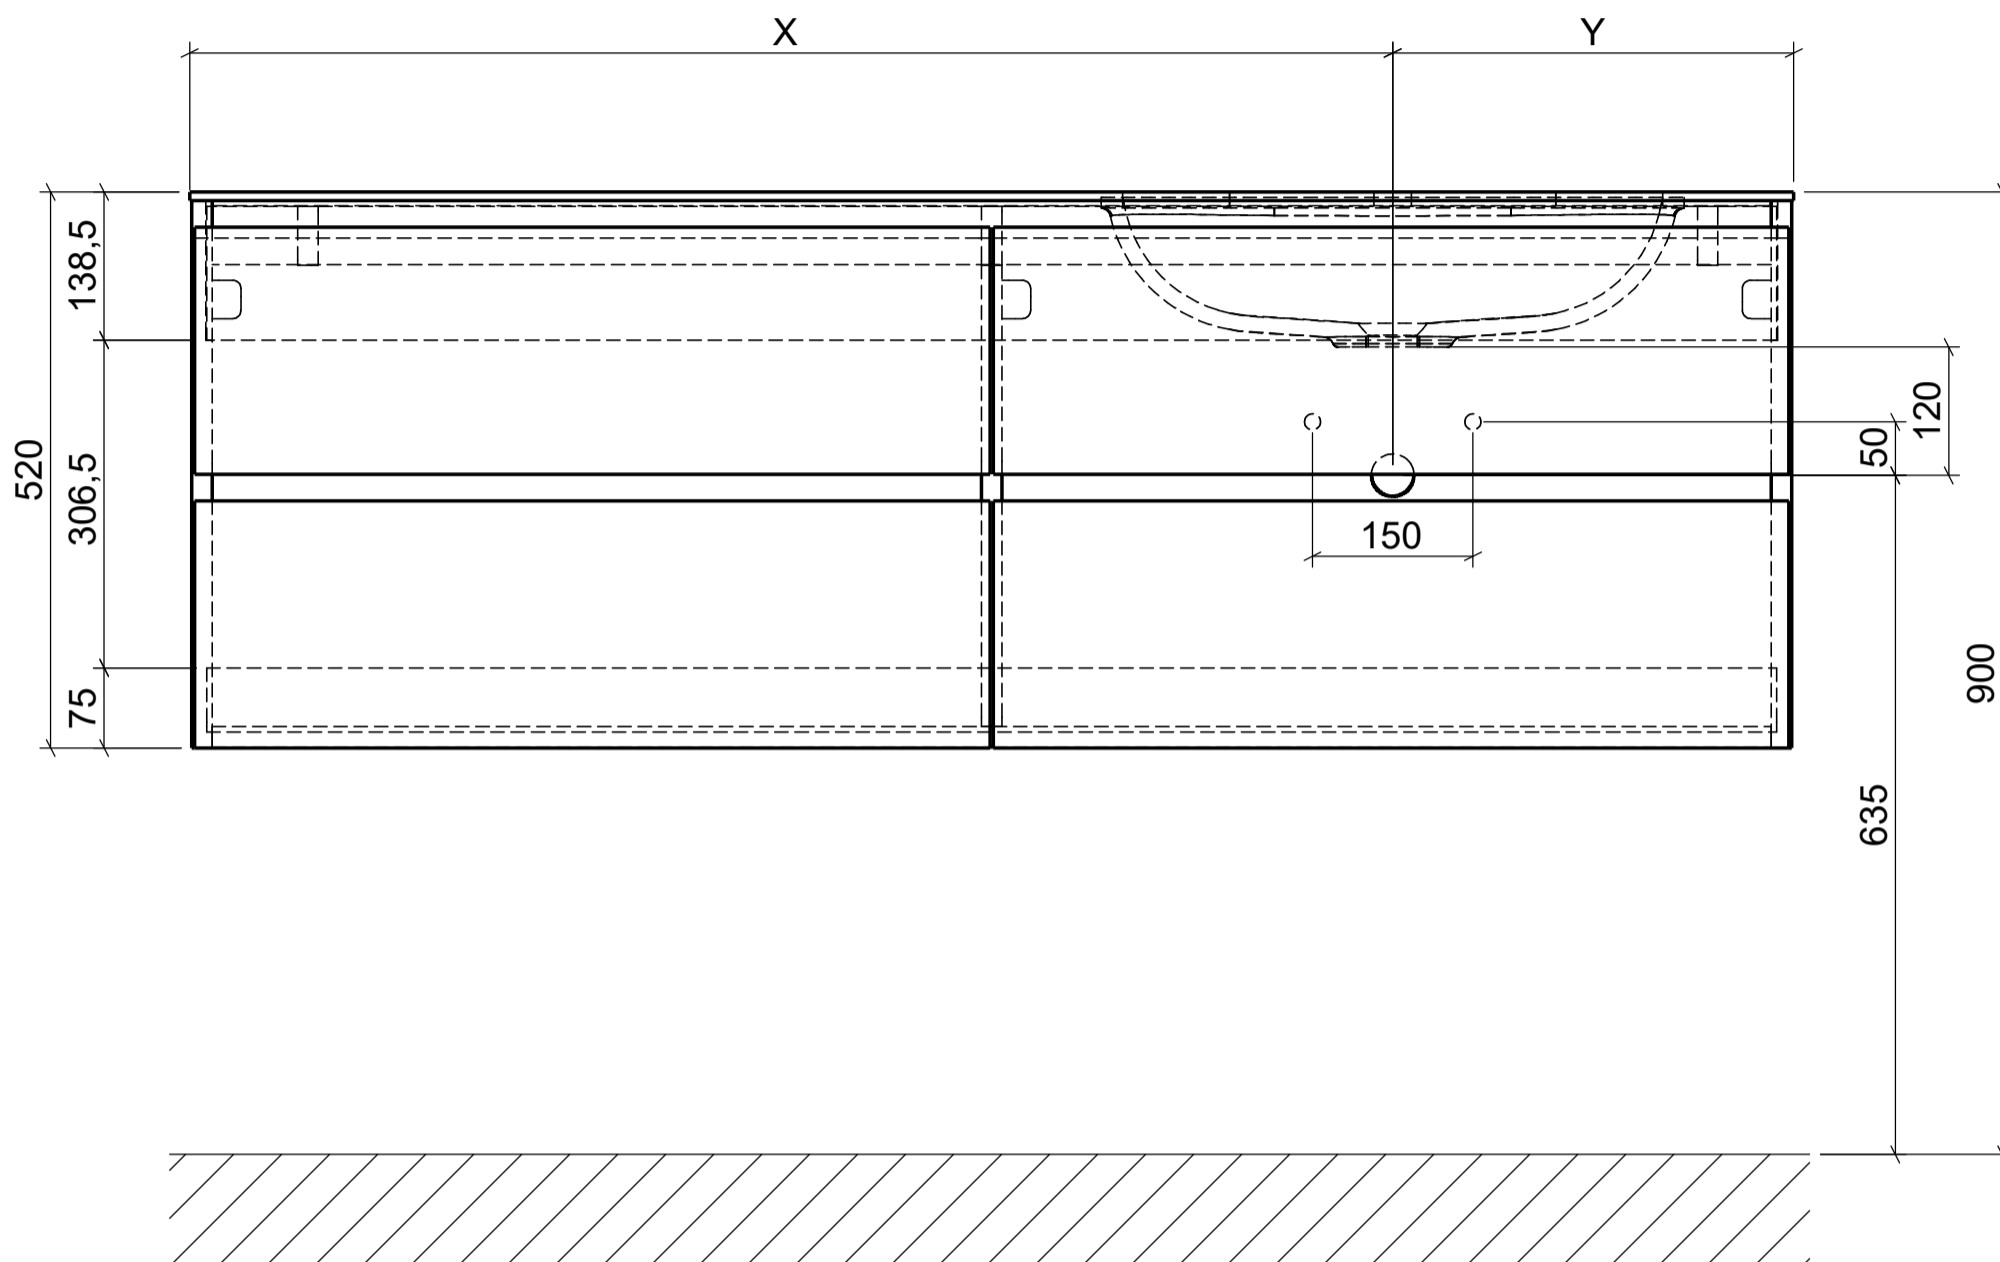

WASCHPLÄTZE M3 CURVE POSITION ANSCHLÜSSE

Höhe 500mm

domovari

	X	Y
WP 600500-2AUSÜCU	300mm	300mm
WP 700500-2AUSÜCU	350mm	350mm
WP 800500-2AUSÜCU	400mm	400mm
WP 900500-2AUSÜCU	450mm	450mm
WP 1000500-2AUSÜCU	500mm	500mm
WP 1200500-2AUSÜCU	600mm	600mm
WP 1200500-4AUSNCUL	300mm	900mm
WP 1400500-4AUSNCUL	350mm	1050mm
WP 1500500-4AUSNCUL	375mm	1125mm
WP 1600500-4AUSNCUL	400mm	1200mm
WP 1800500-4AUSNCUL	450mm	1350mm
WP 1200500-4AUSNCUR	900mm	300mm
WP 1400500-4AUSNCUR	1050mm	350mm
WP 1500500-4AUSNCUR	1125mm	375mm
WP 1600500-4AUSNCUR	1200mm	400mm
WP 1800500-4AUSNCUR	1350mm	450mm
WP 1000500-4AUSACUL	350mm	650mm
WP 1200500-4AUSACUL	400mm	800mm
WP 1000500-4AUSACUR	650mm	350mm
WP 1200500-4AUSACUR	800mm	400mm