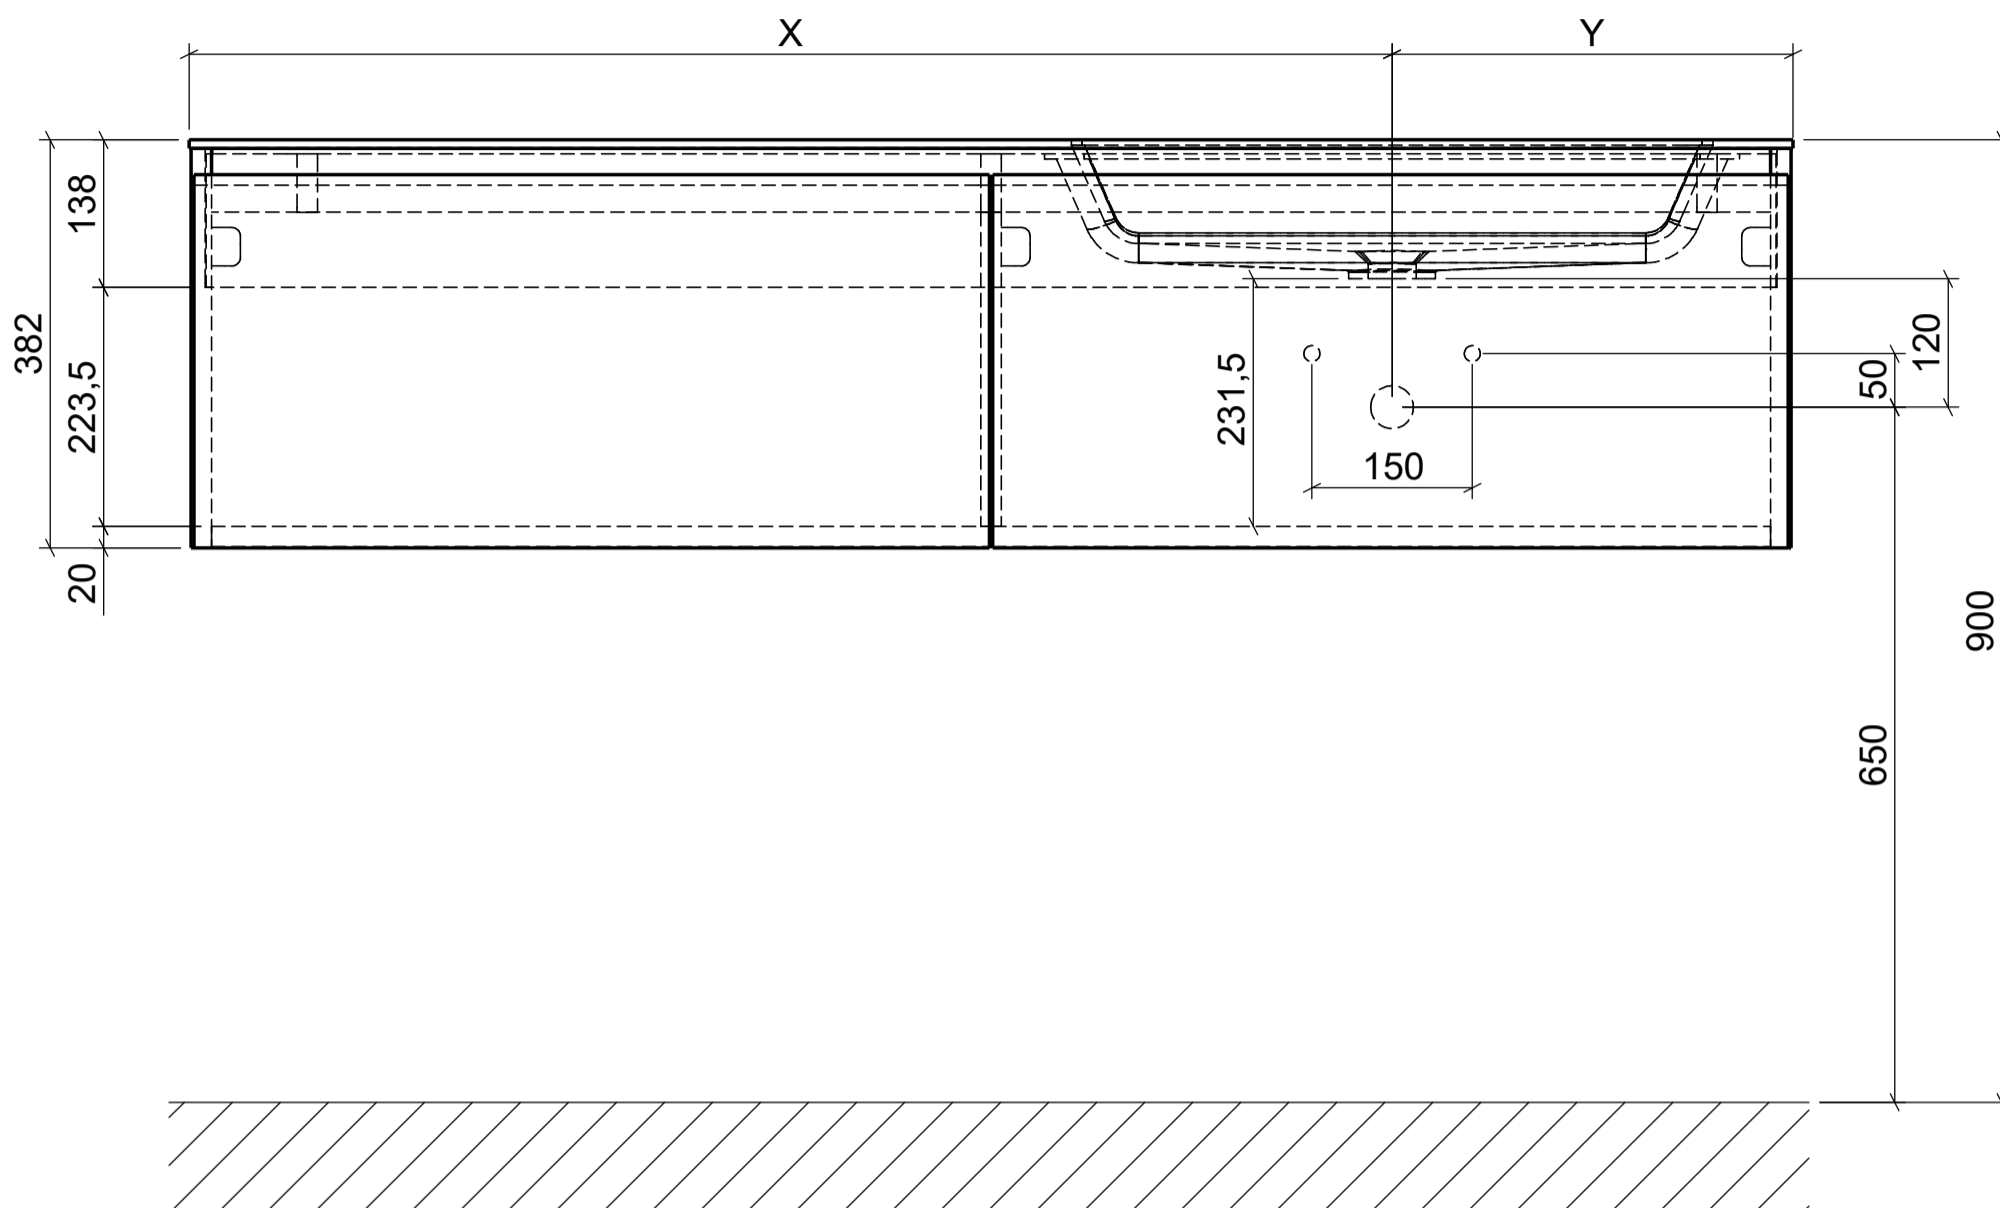

# WASCHPLÄTZE M3 ERATO POSITION ANSCHLÜSSE

Höhe 375mm

# domovari

	X	Y
WP 600375-1AUSER	300mm	300mm
WP 700375-1AUSER	350mm	350mm
WP 800375-1AUSER	400mm	400mm
WP 900375-1AUSER	450mm	450mm
WP 1000375-1AUSER	500mm	500mm
WP 1200375-1AUSER	600mm	600mm
WP 1000375-2AUSAERL	350mm	650mm
WP 1200375-2AUSAERL	400mm	800mm
WP 1000375-2AUSAERR	650mm	350mm
WP 1200375-2AUSAERR	800mm	400mm
WP 1400375-2AUSNERL	350mm	1050mm
WP 1500375-2AUSNERL	375mm	1125mm
WP 1600375-2AUSNERL	400mm	1200mm
WP 1800375-2AUSNERL	450mm	1350mm
WP 1200375-2AUSNERM	600mm	600mm
WP 1400375-2AUSNERM	700mm	700mm
WP 1500375-2AUSNERM	750mm	750mm
WP 1600375-2AUSNERM	800mm	800mm
WP 1800375-2AUSNERM	900mm	900mm
WP 1400375-2AUSNERR	1050mm	350mm
WP 1500375-2AUSNERR	1125mm	375mm
WP 1600375-2AUSNERR	1200mm	400mm
WP 1800375-2AUSNERR	1350mm	450mm