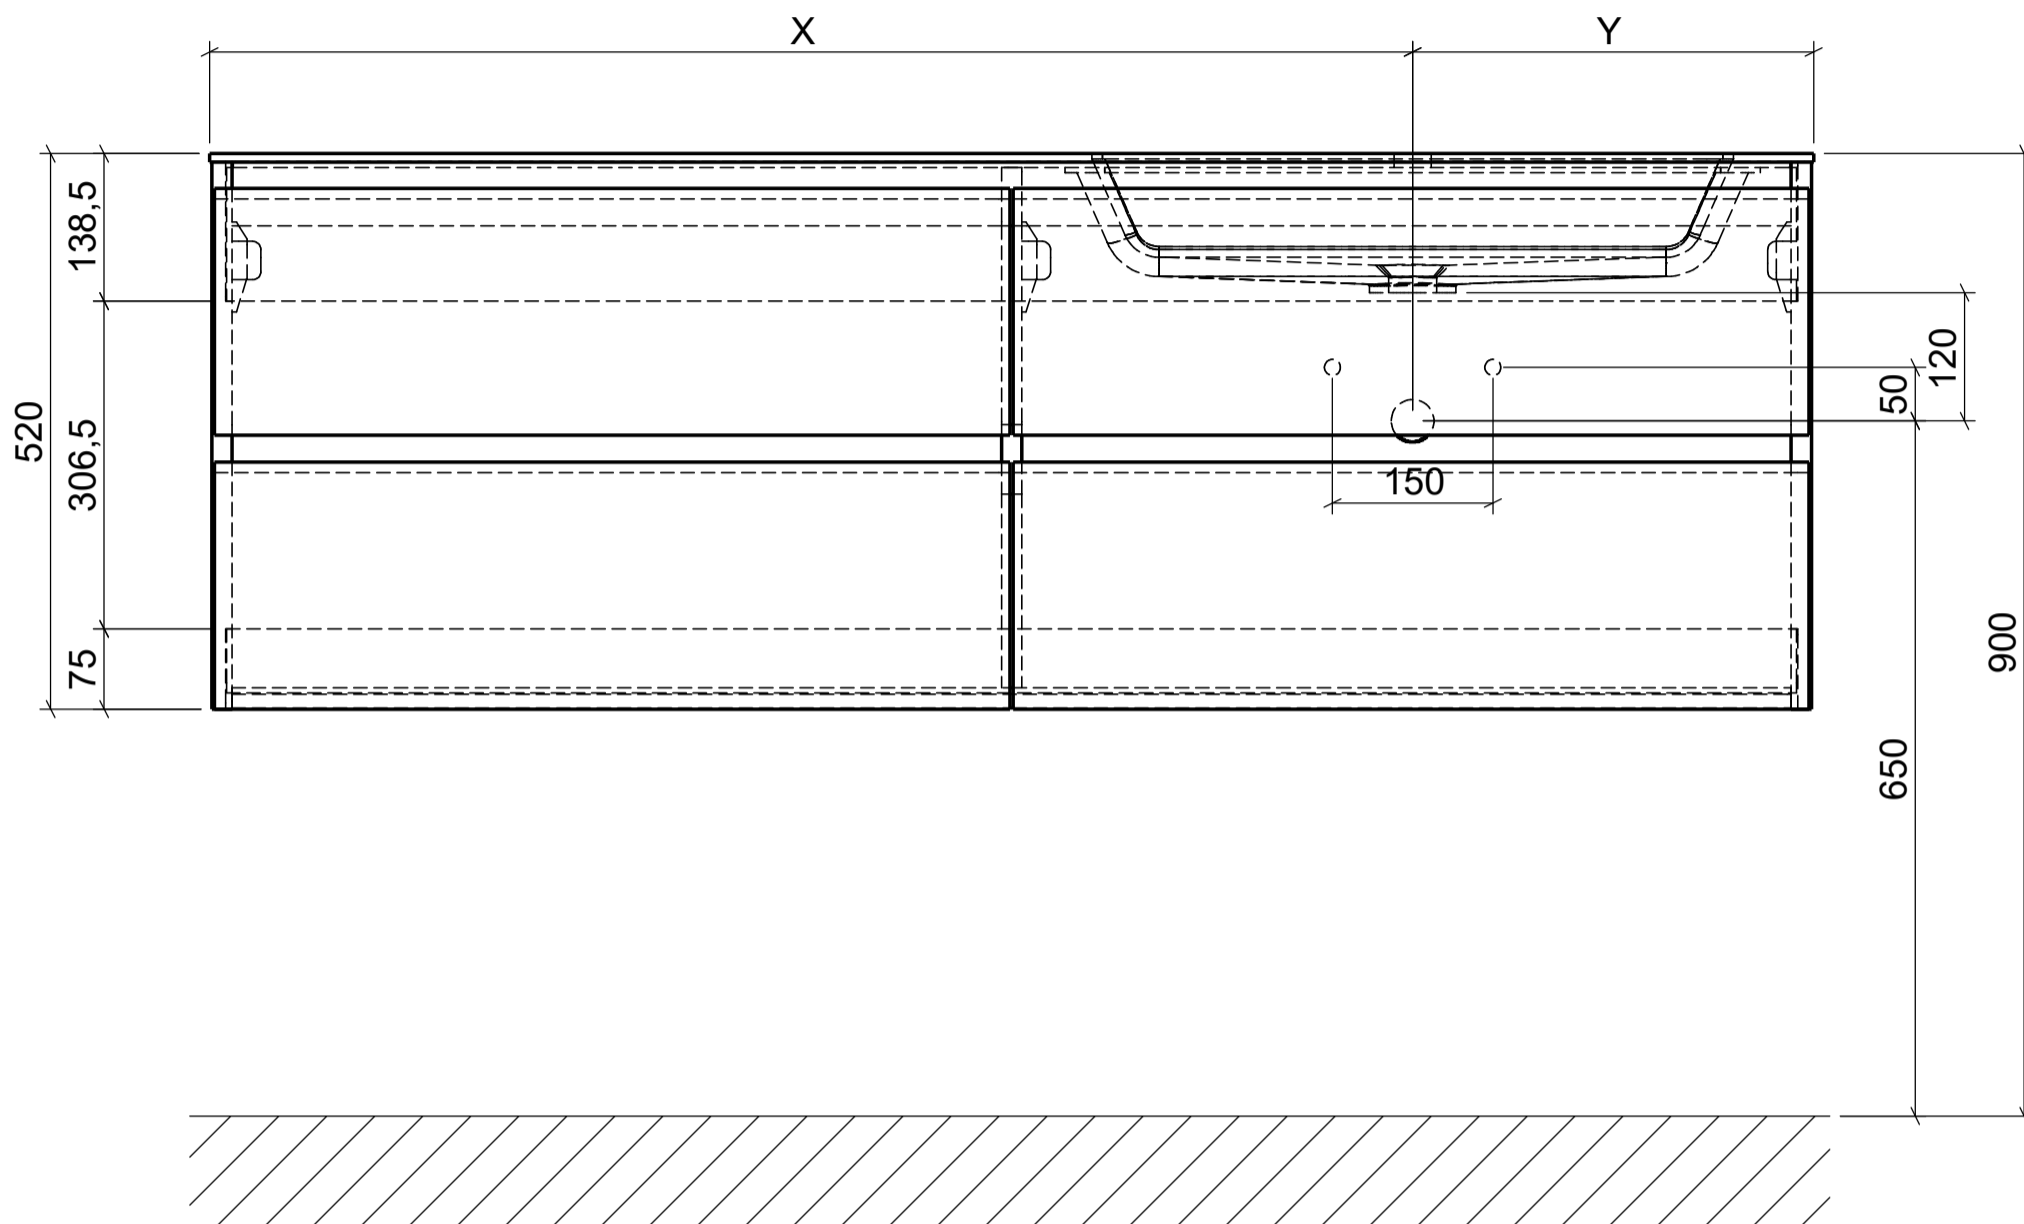

# WASCHPLÄTZE M3 ERATO POSITION ANSCHLÜSSE

Höhe 500mm

	X	Y
WP 600500-2AUSÜER	300mm	300mm
WP 700500-2AUSÜER	350mm	350mm
WP 800500-2AUSÜER	400mm	400mm
WP 900500-2AUSÜER	450mm	450mm
WP 1000500-2AUSÜER	500mm	500mm
WP 1200500-2AUSÜER	600mm	600mm
WP 1200500-4AUSNERL	300mm	900mm
WP 1400500-4AUSNERL	350mm	1050mm
WP 1500500-4AUSNERL	375mm	1125mm
WP 1600500-4AUSNERL	400mm	1200mm
WP 1800500-4AUSNERL	450mm	1350mm
WP 1200500-4AUSNERR	900mm	300mm
WP 1400500-4AUSNERR	1050mm	350mm
WP 1500500-4AUSNERR	1125mm	375mm
WP 1600500-4AUSNERR	1200mm	400mm
WP 1800500-4AUSNERR	1350mm	450mm
WP 1000500-4AUSAERL	350mm	650mm
WP 1200500-4AUSAERL	400mm	800mm
WP 1000500-4AUSAERR	650mm	350mm
WP 1200500-4AUSAERR	800mm	400mm